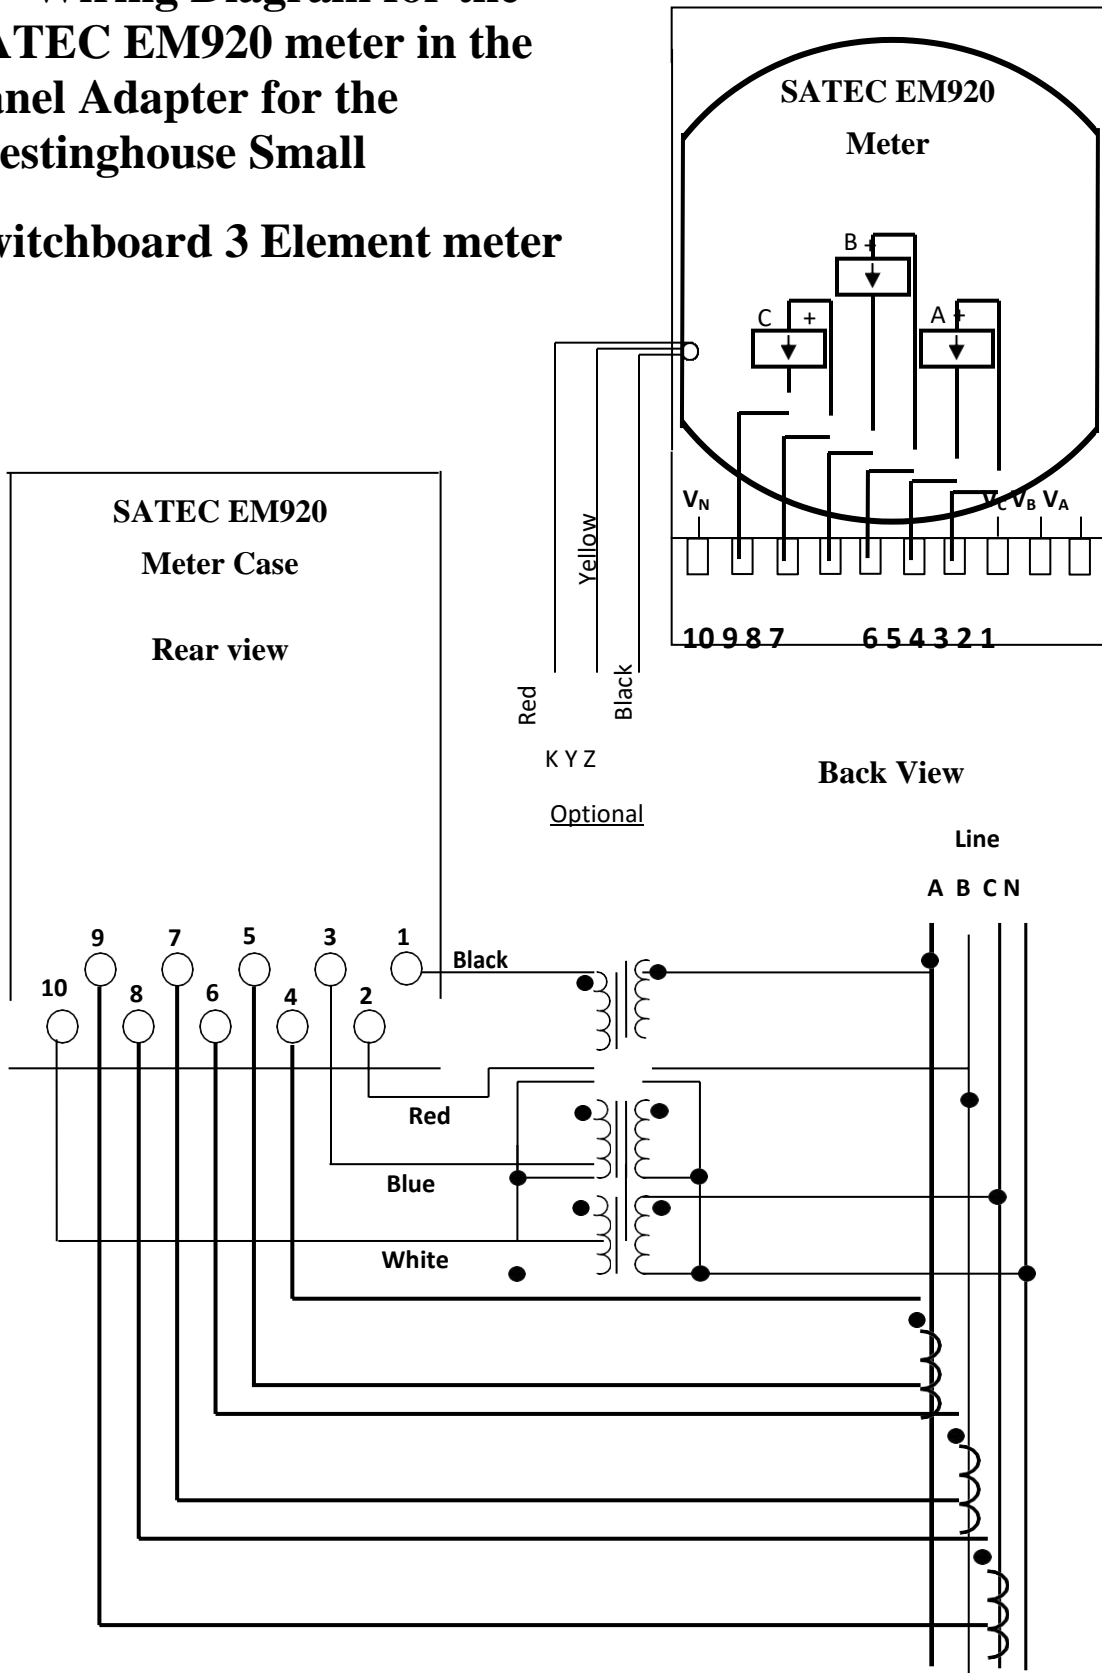

**Wiring Diagram for the
SATEC EM920 meter in the
Panel Adapter for the
Westinghouse Small
Switchboard 3 Element meter**

3 Element